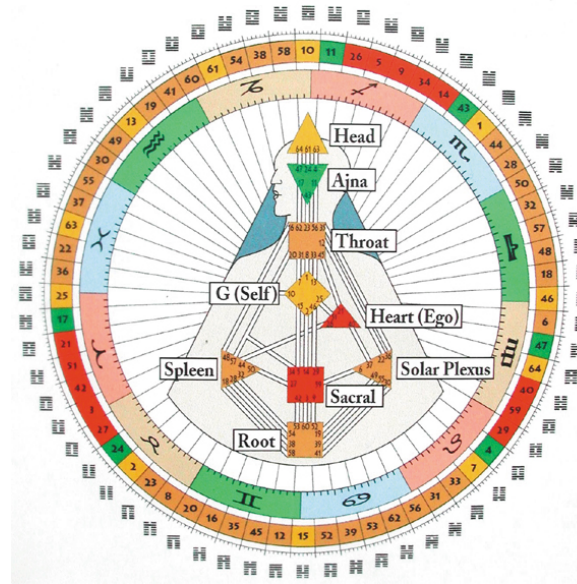

A Peace Of The Universe

7000 E. Shea Blvd.
Ste. 1710
Scottsdale, Az 85254
480-596-3755

In Store Sessions
30 Mins. \$50.00
1hr \$100.00

Private Sessions
90 Mins. \$100.00

Package Deal 3 Sessions
Spiritual Restructuring
& Reiki Attunement
\$333.00

Spiritual Restructuring
Benefits

Emotional Release: Creates a space to
heal and release trauma from physical,
emotional and mental issues.

Body Alignment: Release from pain in
the cervical vertebra, sacrum, hips, the
coccyx and lumbar areas as well as the
extremities through spiritual adjustment.

Cranial Sacral: This technique is used
to release emotional blockages and to
create balance in the cranial plates.

Kinesiology: Working directly with the
right brain consciousness, the wisdom of
the soul and the body to locate and
release long-standing issues.